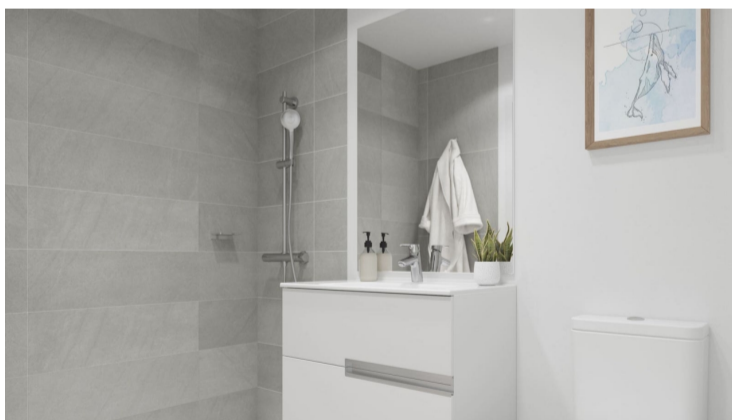

PROPERTY ID: SOLGTPROCSW-ONT006

Radhus till salu i Manilva

€341,000

In an incomparable enclave with magnificent views, Blue Marine is located, a project of 40 semi-detached homes with 3 and 4 bedrooms with large terraces to enjoy incomparable views of the Mediterranean.