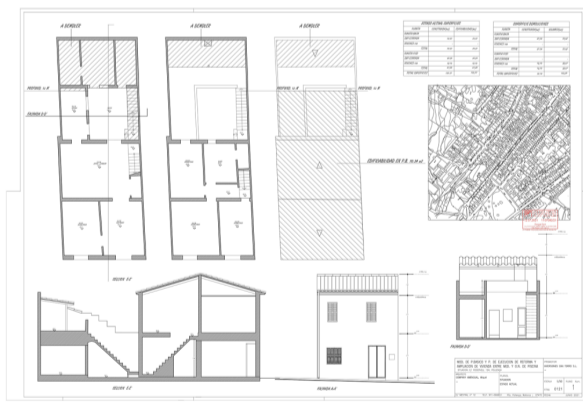

PROPERTY ID: SOLGTPROMAR-ALC103

### Radhus till salu i Pollença

€0

Located in one of the most traditional areas of Pollença's Old Town, Roser Vell 124 town house combines the taste of the modern-industrial style, while preserving the traditional elements in a typical Mallorquin construction.