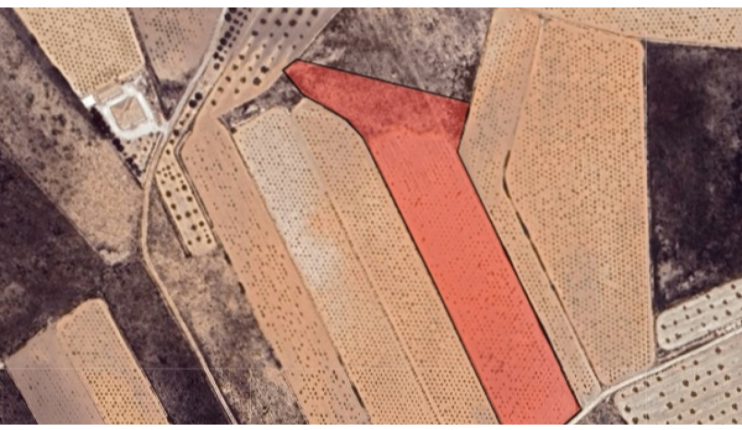

PROPERTY ID: MLC-MLSC4750632

Mark till salu i Pinoso

€38,900

Are you looking for a Legal building plot? We offer a parcel of 12522 m2 for sale in a picturesque valley, near Pinoso. The land, currently fallow, offers privacy, tranquility, and stunning mountain views. It is flat and easy to build on. Convenient access by a dirt road. Water and electricity are in the area. You are allowed to build up to 250 m2...