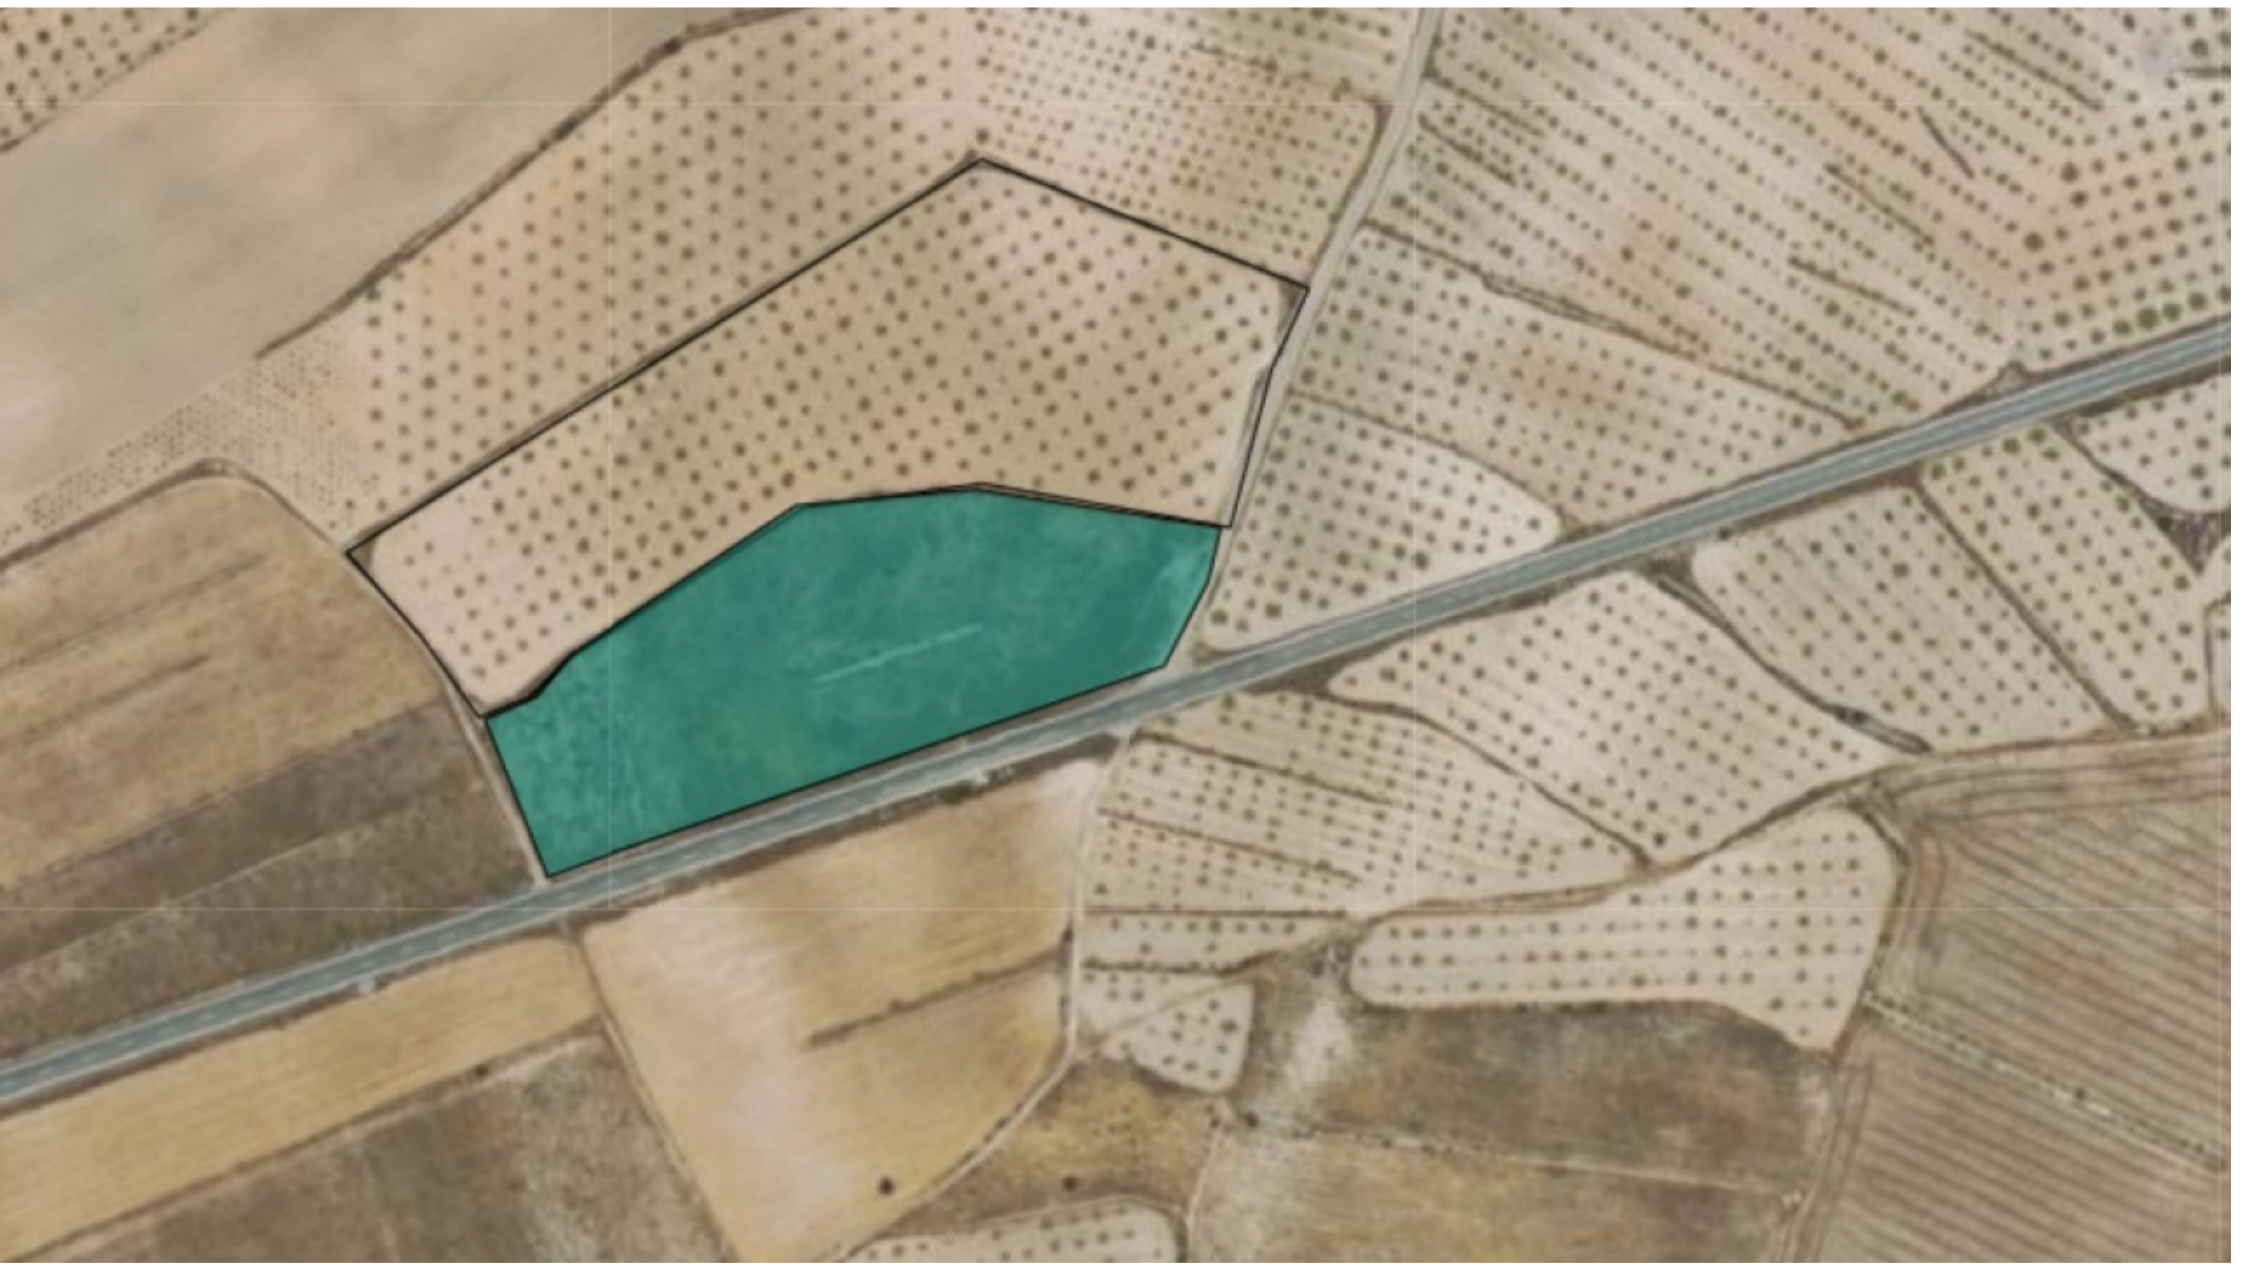

**PROPERTY ID: MLC-MLSC7218123**

# Mark till salu i Jumilla

€25,000

Legal building plot of over 13800 m2 for sale in a picturesque valley. Located in Jumilla municipality, near Pinoso. The land, clean and fallow, offers stunning mountain views, and a convenient asphalted access of the main road. It is flat and easy to build on. You are allowed to build up to 250 m2 on a single level (or 200 m2 over 2 levels)...