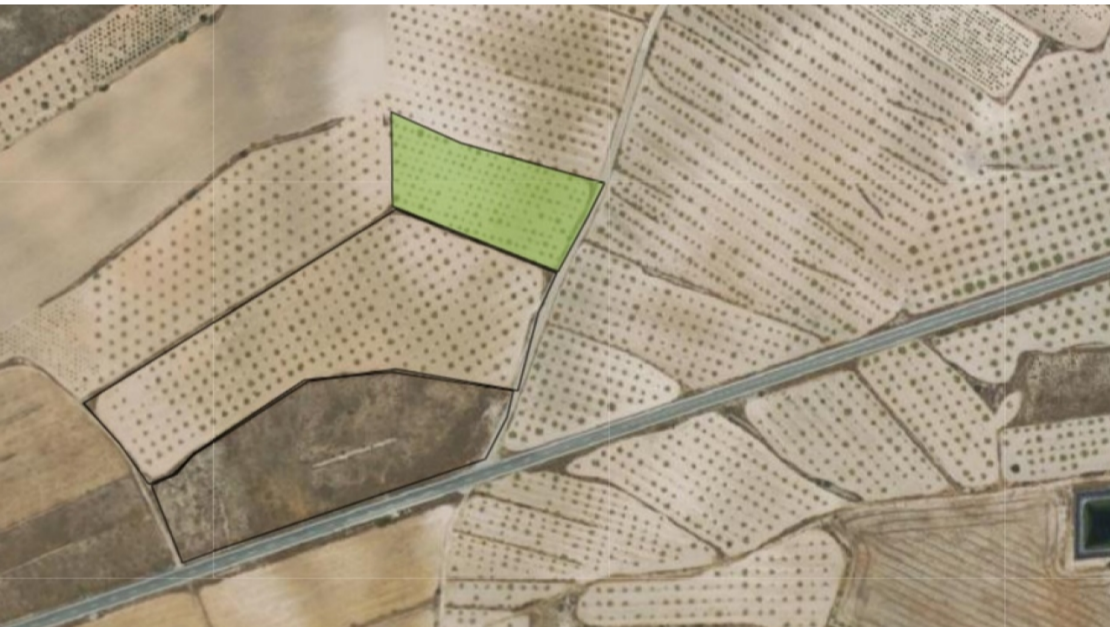

## Mark till salu i Jumilla

€23,000

Legal building plot of 6645 m<sup>2</sup> for sale in a picturesque valley. Located in Jumilla municipality, near Pinoso. The land, all planted with almond trees in full production, offers stunning mountain views, tranquility, yet with convenient asphalted access. It is flat and easy to build on. You are allowed to build up to 250 m<sup>2</sup> on a single level (or 200...