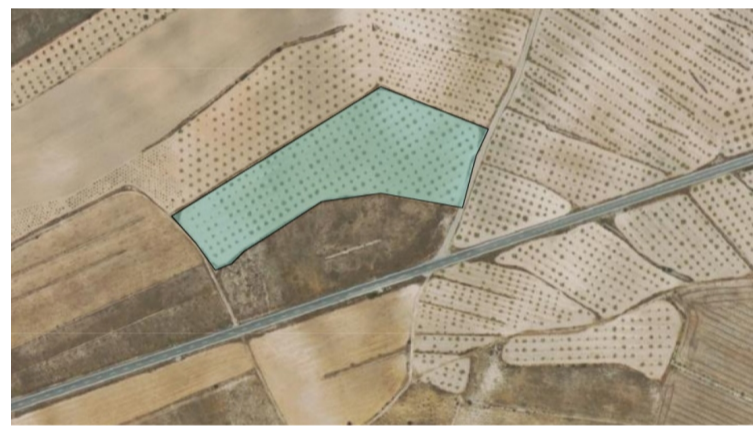

PROPERTY ID: MLC-MLSC7393964

Mark till salu i Jumilla

€26,900

Legal building plot of over 19800 m² for sale in a picturesque valley. Located in Jumilla municipality, near Pinoso. The land, all planted with almond trees in full production, offers stunning mountain views, tranquility, yet with convenient asphalted access. It is flat and easy to build on. You are allowed to build up to 250 m² on a single level...