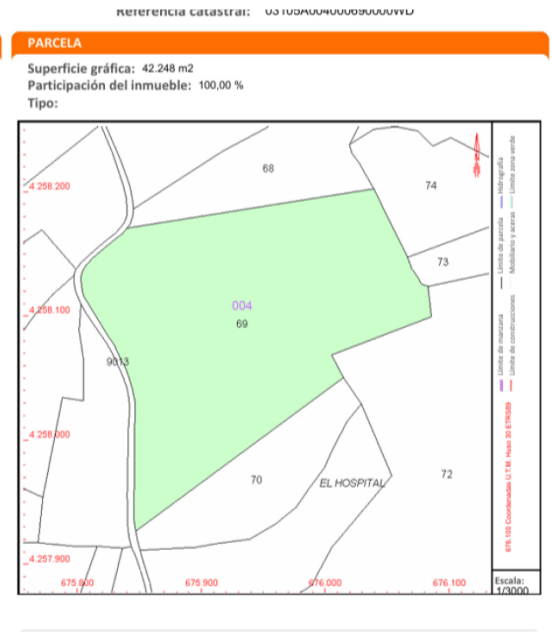

PROPERTY ID: MLC-MLSC9428904

DATOS DESCRIPTIVOS DEL INMUEBLE

Localización:
 Polígono 4 Parcela 69
 EL HOSPITAL EL PINOS / PINOSO (ALICANTE)

Clase: RÚSTICO
 Uso principal: Agrario
 Superficie construida:
 Año construcción:

CULTIVO

Subparcela	Cultivo/aprovechamiento	Intensidad Productiva	Superficie m ²
0	VR Viñedos regadio	03	42.248

Mark till salu i Pinoso

€82,995

This building plot of 42,248 m² is situated in a peaceful hamlet just outside Pinoso. The land benefits from irrigation water and offers the potential to be divided into four separate plots. Local regulations allow for construction of up to 2% of the plot size, with the option to build on two levels, providing flexibility for multiple projects or a...