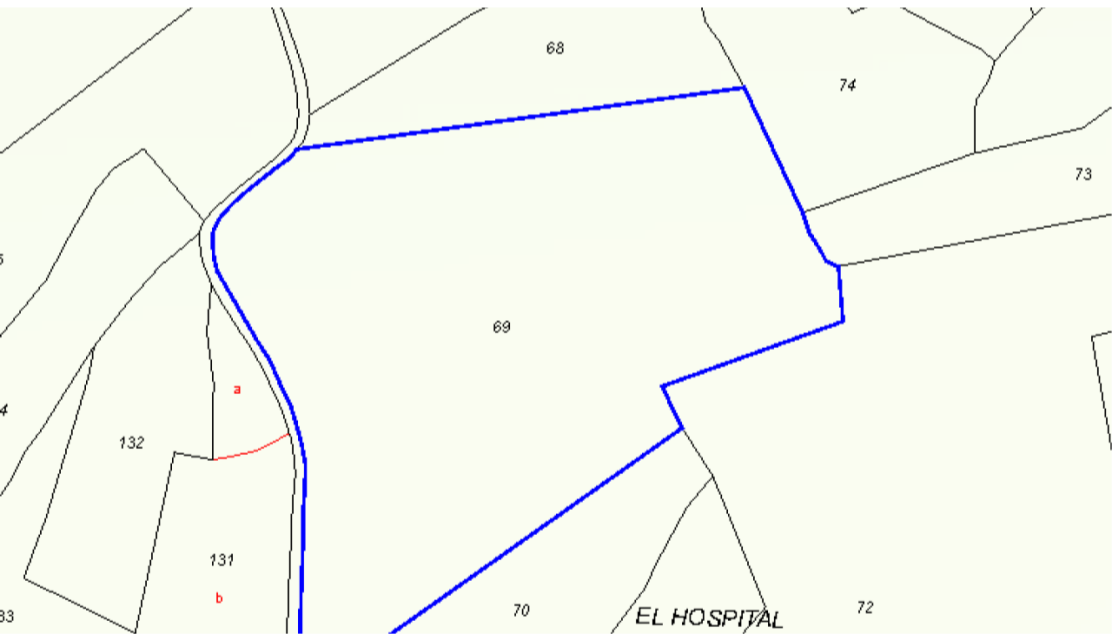

PROPERTY ID: MLC-MLSC9428904

DATOS DESCRIPTIVOS DEL INMUEBLE

Localización:
 Polígono 4 Parcela 69
 EL HOSPITAL EL PINOS / PINOSO (ALICANTE)

Clase: RÚSTICO
 Uso principal: Agrario
 Superficie construida:
 Año construcción:

CULTIVO

Subparcela	Cultivo/aprovechamiento	Intensidad Productiva	Superficie m ²
0	VR Viñedos regadio	03	42.248

Mark till salu i Pinoso

€82,995

This building plot of 42,248 m² is situated in a peaceful hamlet just outside Pinoso. The land benefits from irrigation water and offers the potential to be divided into four separate plots. Local regulations allow for construction of up to 2% of the plot size, with the option to build on two levels, providing flexibility for multiple projects or a...