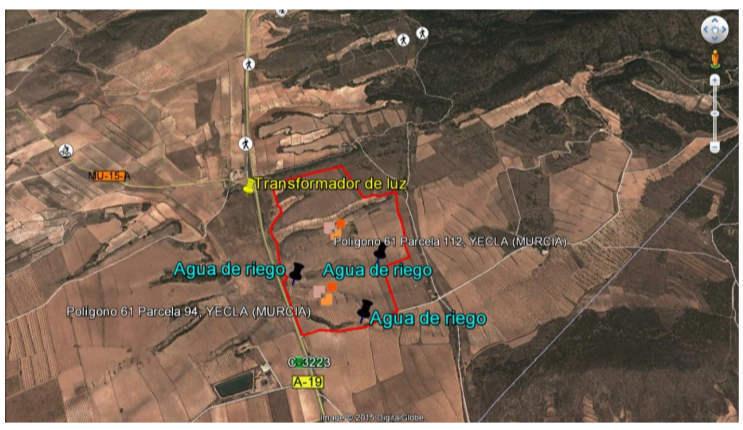

PROPERTY ID: MLC-MLSC6749221

Mark till salu i Yecla

€623,000

Finca Las Quebradas between Pinoso and Yecla. This expansive property near the Sierra Salinas natural park in Las Quebradas (Yecla) offers an excellent investment opportunity in a peaceful, non-mining area with stunning 360° views. The land covers a total of 407,580 m², including 82,803 m² of almond plantation, 5,589 m² of olive trees, 5,594 m² of...