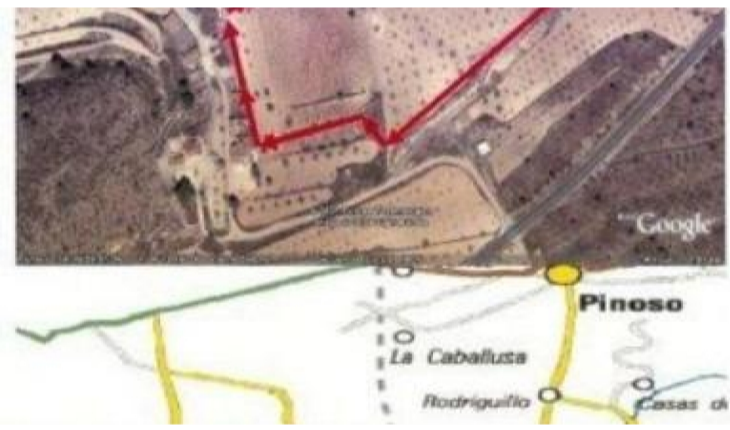

PROPERTY ID: MLC-MLSC9047247

Mark till salu i Abanilla

€110,000

A rustic plot of land is for sale in Cañada del Trigo, with an area of approximately 65,000 m². It is mostly planted with almond trees, which are currently producing fruit. It is close to the town and easily accessible via a paved local road.