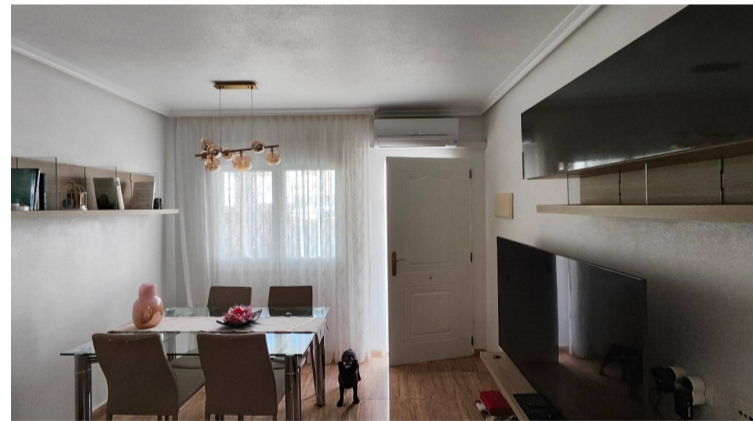

## Parhus till salu i San Pedro Del Pinatar

€210,000

We present to you this charming semi-detached house, ready to move into, located in one of the most sought-after areas of the Murcian coast. With a built area of 81 m<sup>2</sup> on a 60 m<sup>2</sup> plot, this home stands out for its excellent layout, brightness, and comfort—ideal as a permanent residence or for enjoying your holidays near the sea. Just 900 meters...