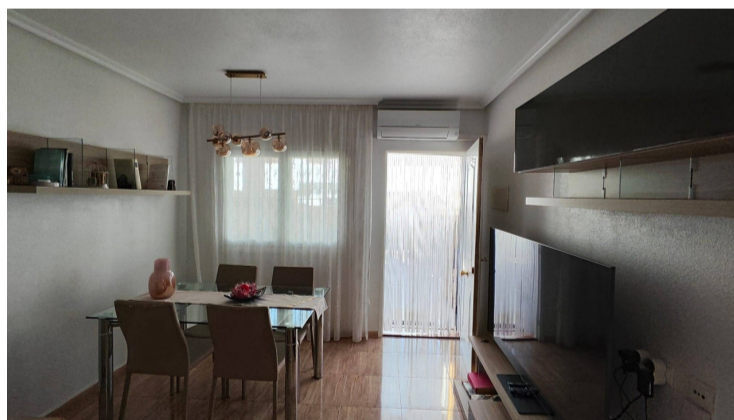

## Parhus till salu i San Pedro Del Pinatar

€210,000

We present to you this charming semi-detached house, ready to move into, located in one of the most sought-after areas of the Murcian coast. With a built area of 81 m<sup>2</sup> on a 60 m<sup>2</sup> plot, this home stands out for its excellent layout, brightness, and comfort—ideal as a permanent residence or for enjoying your holidays near the sea. Just 900 meters...