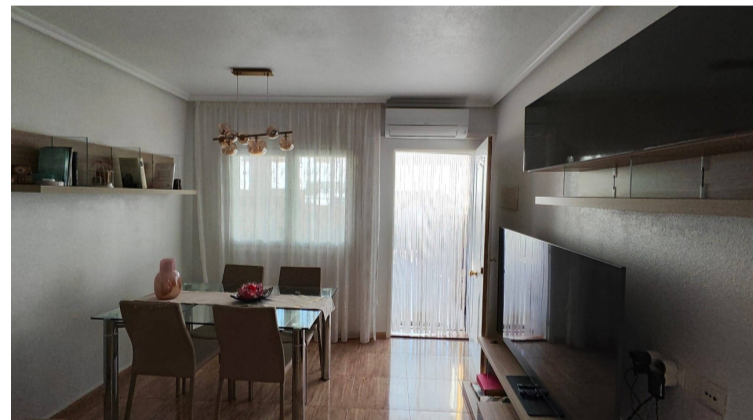

## Parhus till salu i San Pedro Del Pinatar

€210,000

We present to you this charming semi-detached house, ready to move into, located in one of the most sought-after areas of the Murcian coast. With a built area of 81 m<sup>2</sup> on a 60 m<sup>2</sup> plot, this home stands out for its excellent layout, brightness, and comfort—ideal as a permanent residence or for enjoying your holidays near the sea. Just 900 meters...