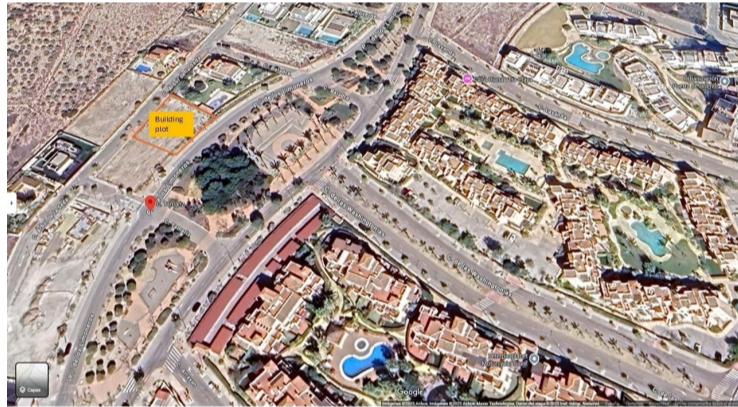

PROPERTY ID: APF-API-V0734

Mark till salu i Vera

€210,000

Discover this exceptional urban plot located in the sought-after residential area of Puerto Vera, surrounded by green spaces and offering excellent transport links. Plot size: 750 m² Buildable area: 225 m² + basement Maximum height allowed: 7 metres Construction permitted: Ground floor + first floor + basement Location: only 350 metres from...