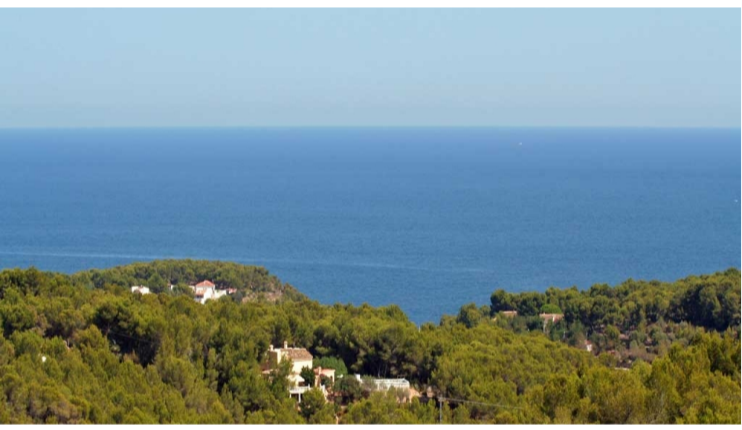

PROPERTY ID: CPS-CBD1632

Tomt till salu i Benissa

€535,000

Fantastic plot for construction with panoramic sea views from Calpe to Moraira for sale on the coast of Benissa. This plot of 1.565 m2 has a very quiet and private location. This privileged location is unique and you can enjoy the sea views from Moraira to the Rock of Ifach in Calpe. To the left of the property there is a green area with pine...