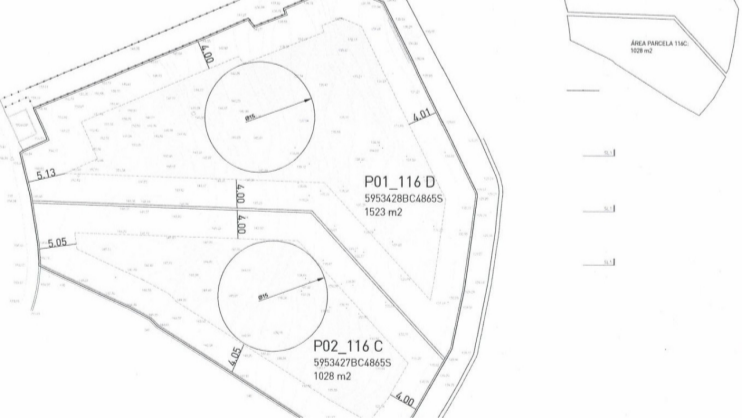

PROPERTY ID: CPS-CBD1632

Tomt till salu i Benissa

€535,000

Fantastic plot for construction with panoramic sea views from Calpe to Moraira for sale on the coast of Benissa. This plot of 1.565 m2 has a very quiet and private location. This privileged location is unique and you can enjoy the sea views from Moraira to the Rock of Ifach in Calpe. To the left of the property there is a green area with pine...